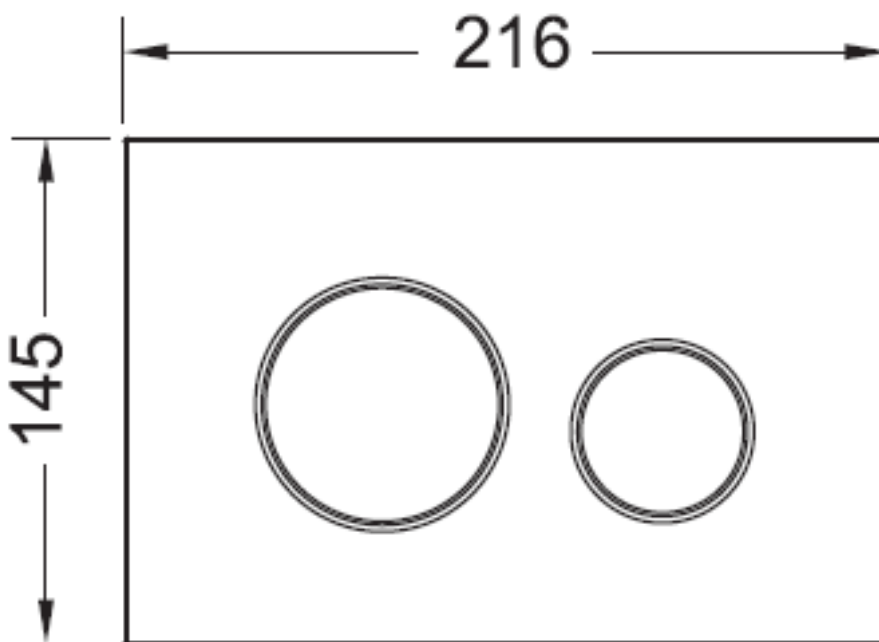

**LOOP ABS PLASTIC
PUSH PLATE**
(9.240.626 - Chrome)

TECE
close to you

Suitable for use with all TECE Cisterns

Sheeting Requirements (Prior to tiling):
Standard Mount - 18mm non flex board

Proudly imported and distributed by
Gro Agencies Pty Ltd
Unit 2 / 37 Howe St, Osborne Park, WA, 6017
P 08 9446 3288 E info@groagencies.com.au W www.groagencies.com.au