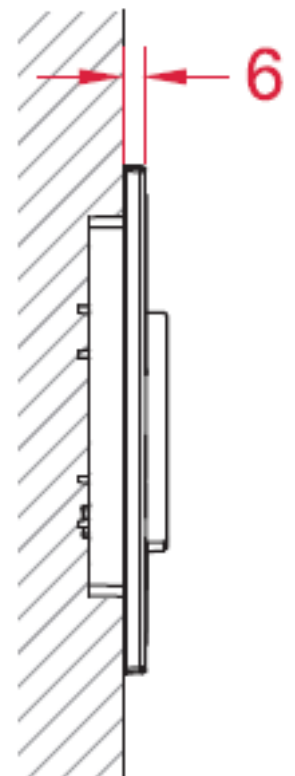

**LOOP ABS PLASTIC
PUSH PLATE**
(9.240.626 - Chrome)

TECE
close to you

Suitable for use with all TECE Cisterns

Sheeting Requirements (Prior to tiling):
Standard Mount - 18mm non flex board

Proudly imported and distributed by
Gro Agencies Pty Ltd
Unit 2 / 37 Howe St, Osborne Park, WA, 6017
P 08 9446 3288 E info@groagencies.com.au W www.groagencies.com.au